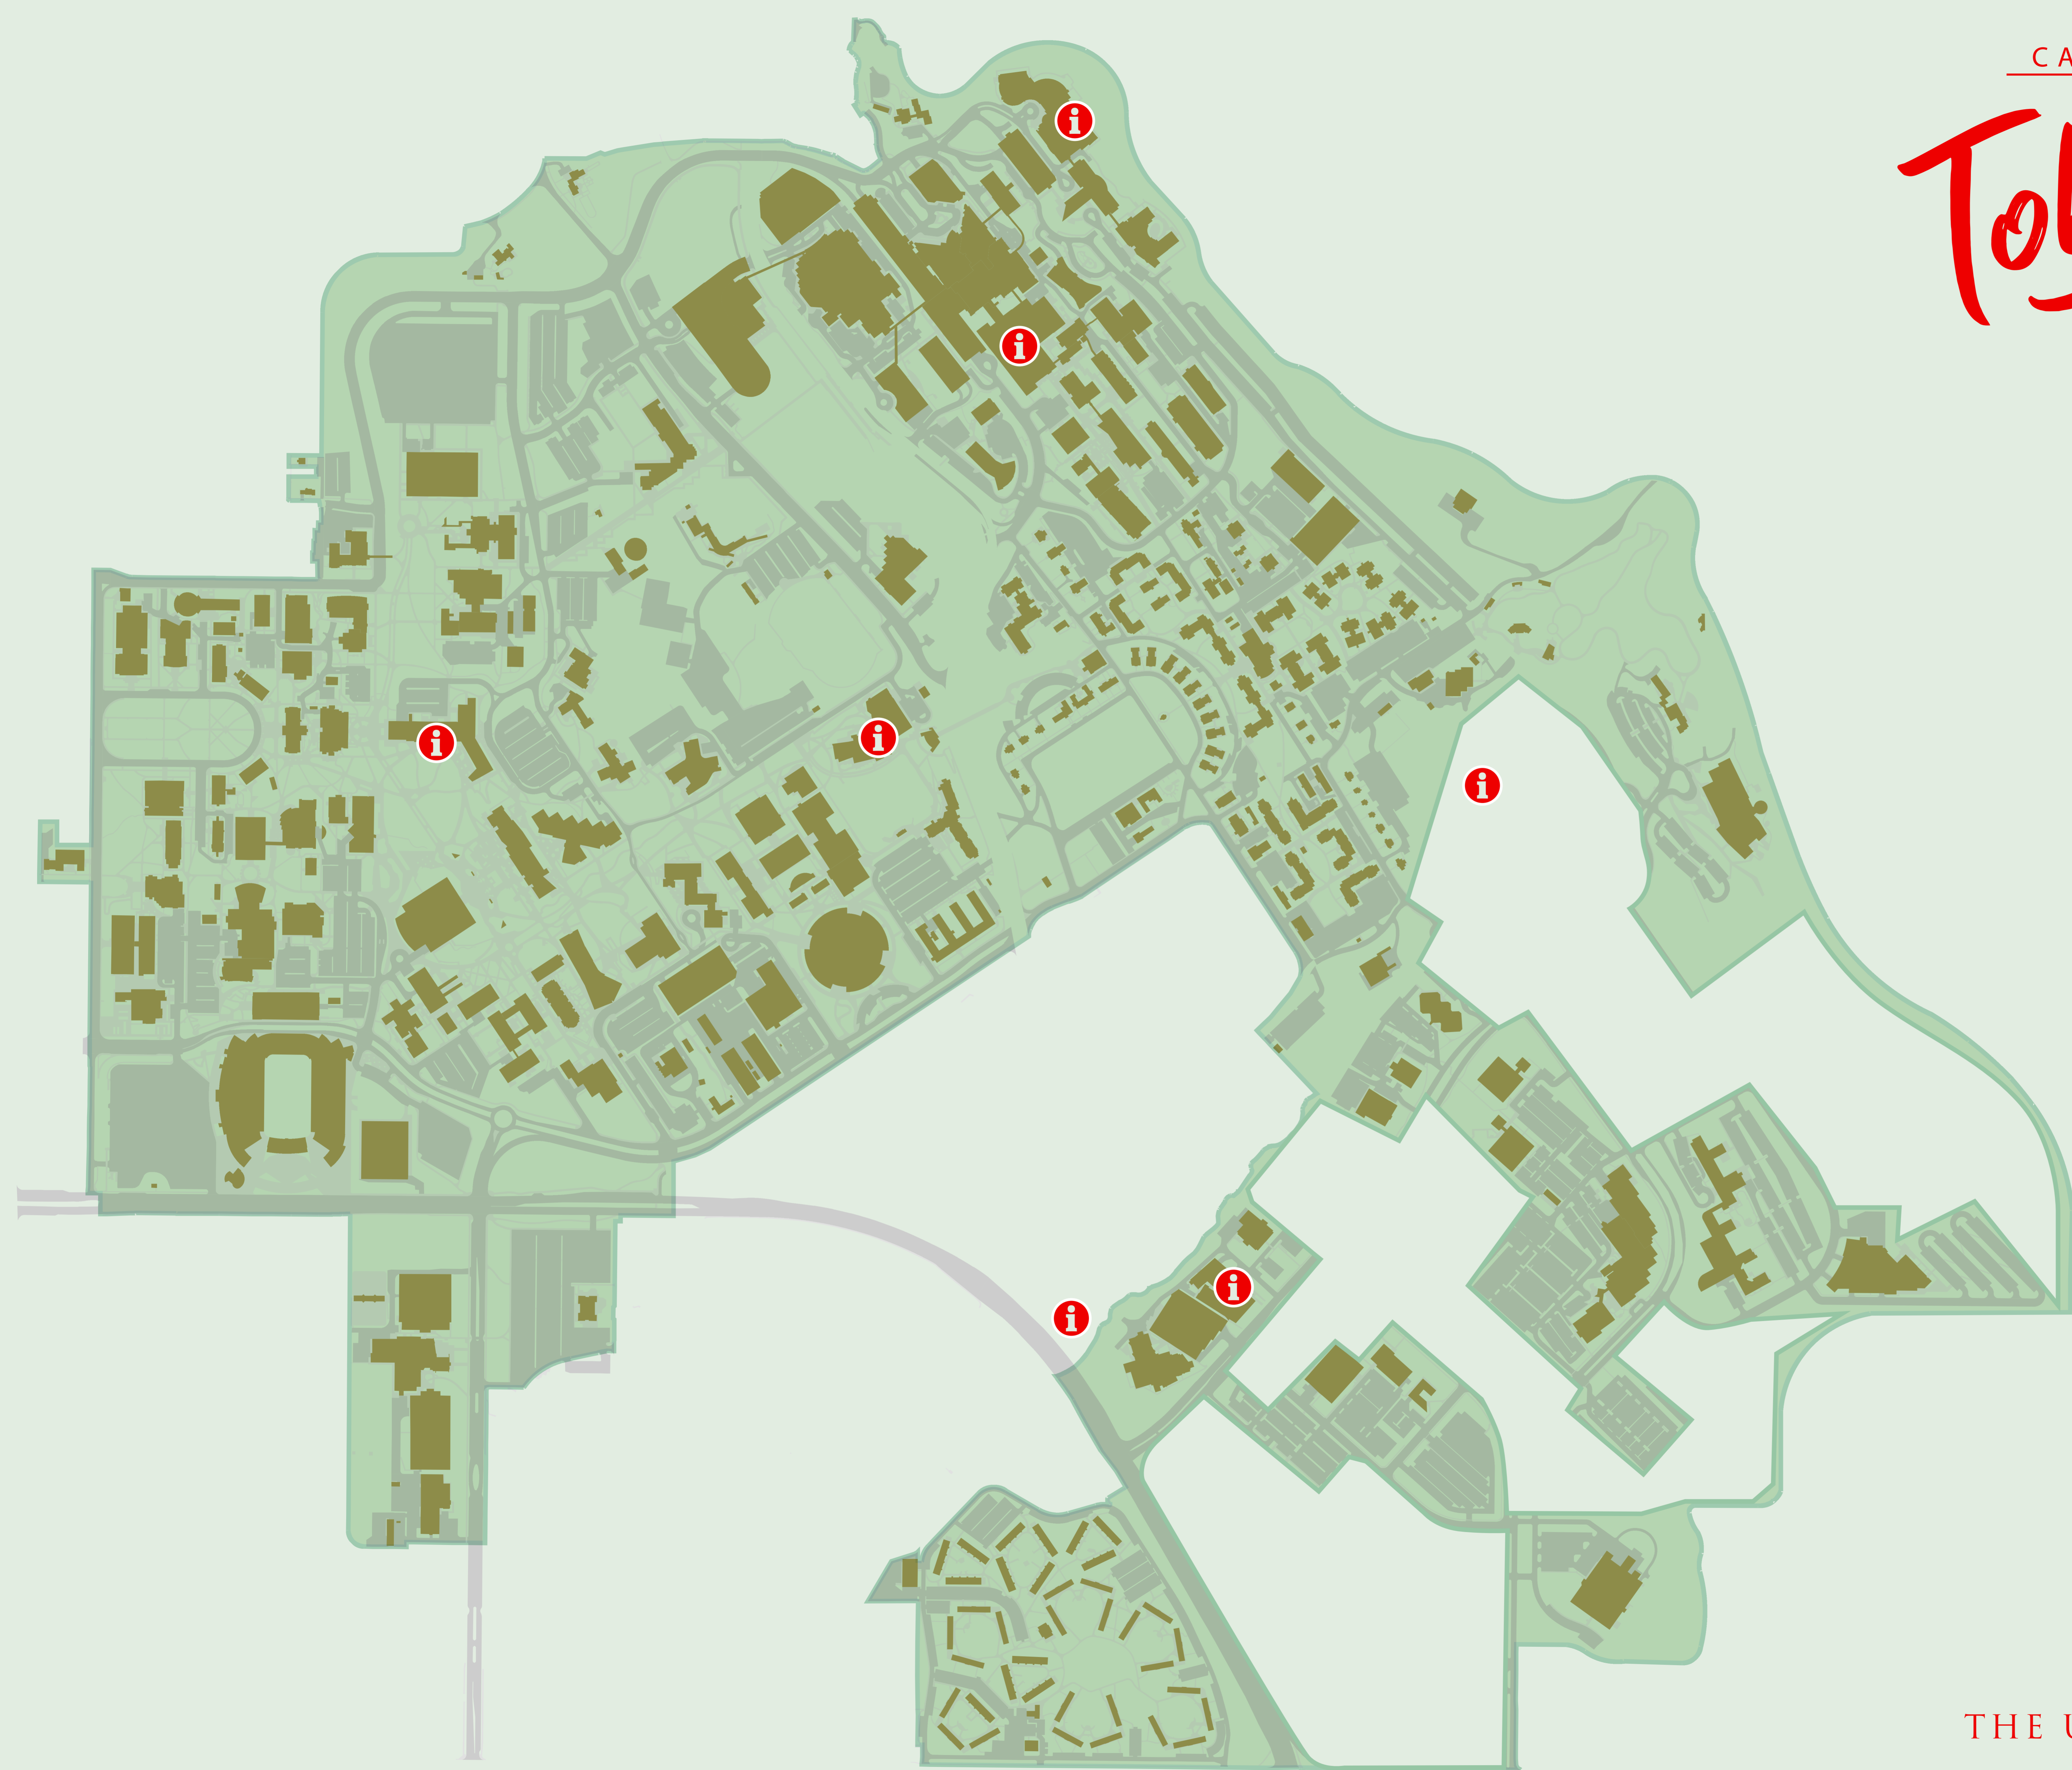

CAMPUS IS SIMPLY

Tobacco Free

This policy covers all university-controlled streets and sidewalks. For those sidewalks adjacent to streets controlled by the university, we ask that you respect the pedestrians and our efforts to provide a healthier environment by refraining from tobacco use on those sidewalks.

- i RESOURCE LOCATIONS:**
- Student Health Center in Madsen Clinic
 - Huntsman Cancer Institute
 - Work Wellness Center on Level A of School of Medicine Building
 - Center for Student Wellness in Student Life Center
 - Red Med in Student Union
 - L.S. Skaggs Patient Wellness Center on P3 level of Oral Health Sciences Bldg.
 - Health and Wellness Center in Williams Bldg., Research Park